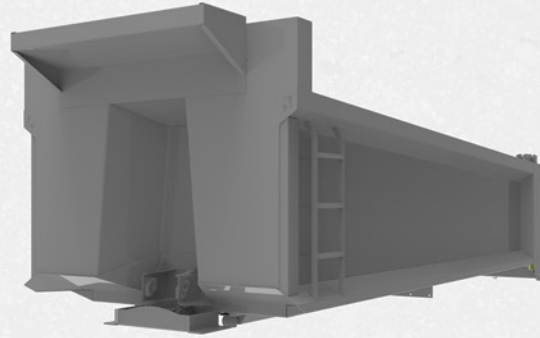

CROSS COUNTRY MANUFACTURING

engineered for today. built for a lifetime.

TRUCK BOX - TB195SS

Construction	Thickness	Steel
Floor	3/16", 1/4"	Hardox450
Side & Front wall	1/8", 3/16"	Hardox450
Tailgate	1/8", 3/16", 1/4"	Hardox450
Construction	Measurements	
Length	14'-22'	
Rear inside width	88"	
Side Height	24", 30", 36", 42", 48", 54", 60"	
Cab Shield	12", 18", 24", 30", 36"