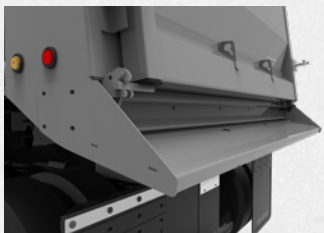

Asphalt tail.